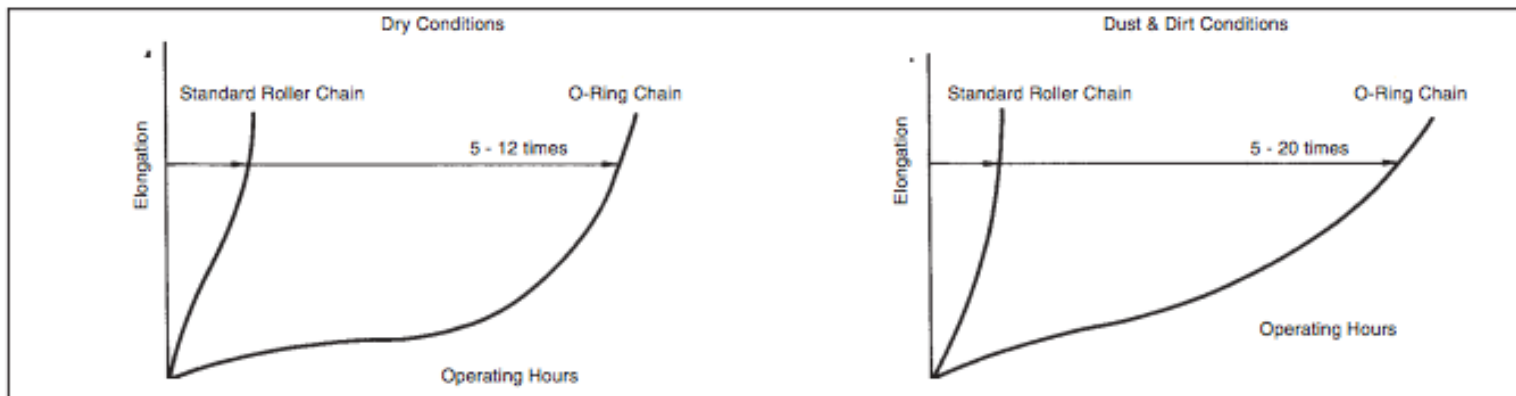

#50 O-RING ROLLER CHAIN

PERFORMANCE CHART:

50OR-1