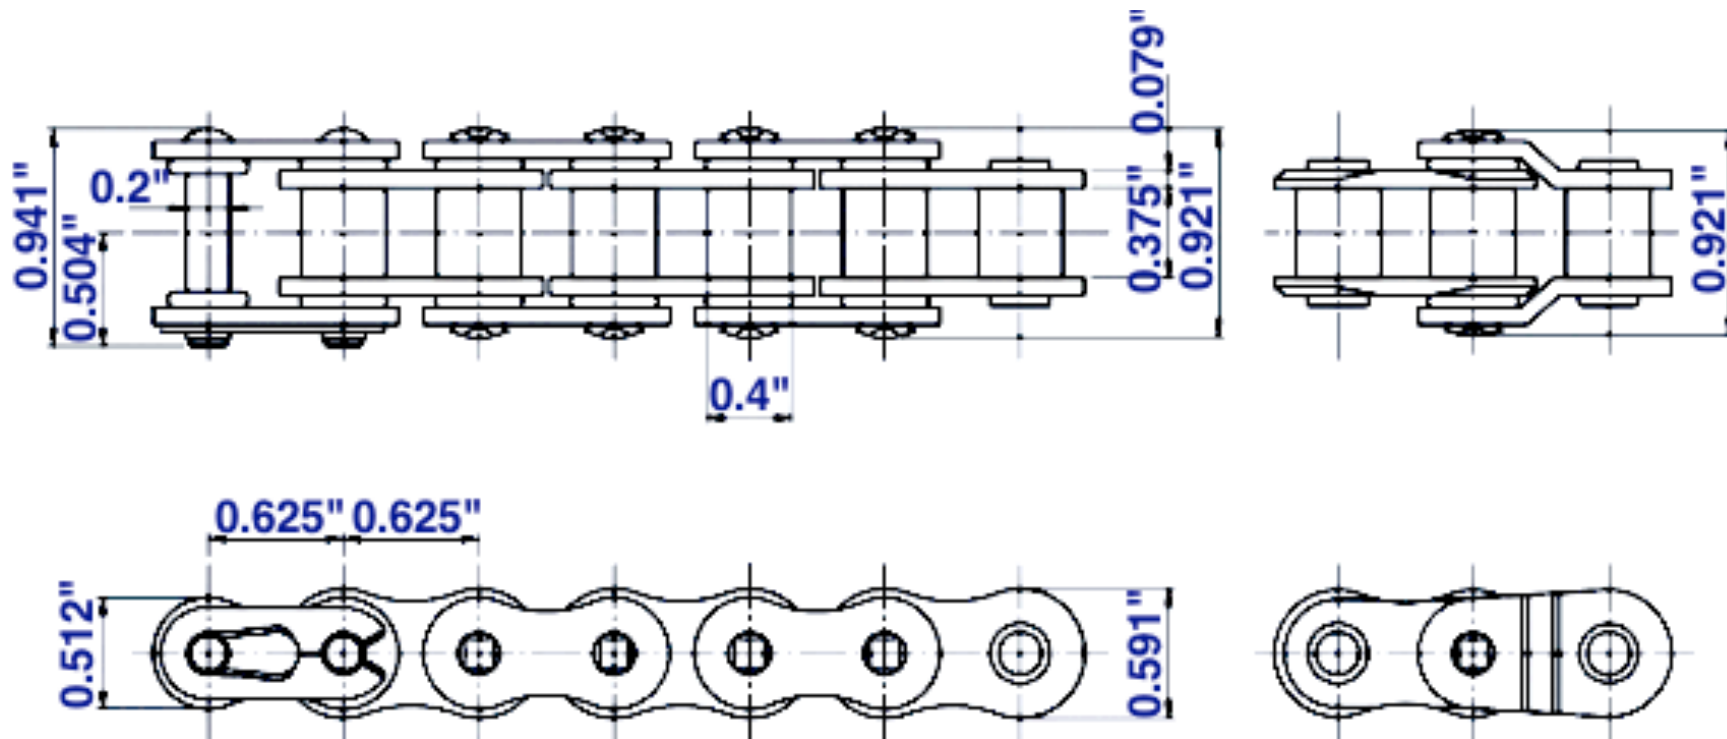

#50 O-RING ROLLER CHAIN

PERFORMANCE CHART:

50OR-1